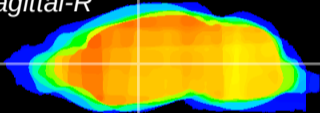

Coronal

Sagittal-R

Sagittal-L

ViBrisM: CX14030
Horizontal

VA/VL