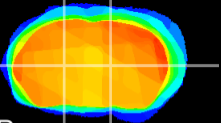

Coronal

Sagittal-R

Sagittal-L

ViBrisM: CX14030
Horizontal

VA/VL