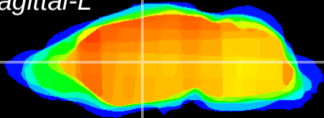

Coronal

Sagittal-R

Sagittal-L

ViBrisM: CX14030
Horizontal

VA/VL