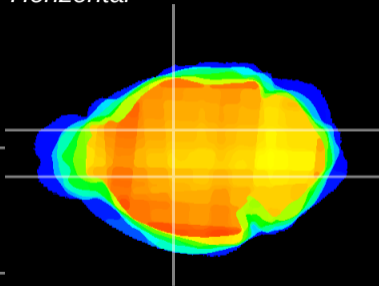

Coronal

Sagittal-R

Sagittal-L

ViBrisM: CX14030
Horizontal

VA/VL