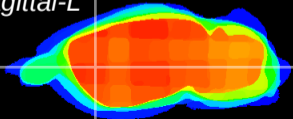

Coronal

Sagittal-R

Sagittal-L

ViBrisM: CX14031  
Horizontal

CPU lateral