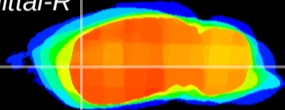

Coronal

Sagittal-R

Sagittal-L

ViBrisM: CX14031  
Horizontal

CPU lateral