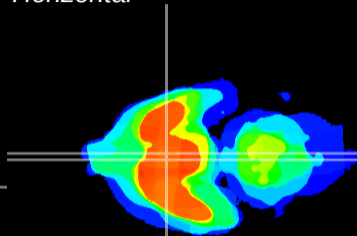

Coronal

Sagittal-R

Sagittal-L

ViBriSM: CX14031
Horizontal

SCN