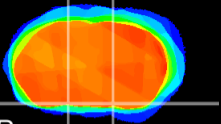

Coronal

Sagittal-R

Sagittal-L

ViBrism: CX14031
Horizontal

S0