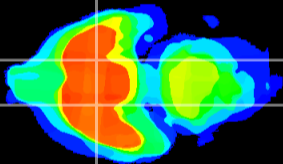

Coronal

Sagittal-R

Sagittal-L

ViBrism: CX14031
Horizontal

S0