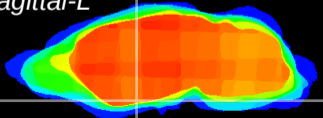

Coronal

Sagittal-R

Sagittal-L

ViBrism: CX14031
Horizontal

S0