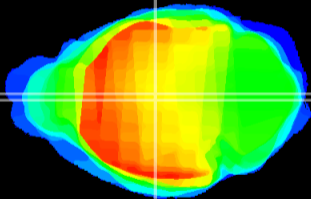

Coronal

Sagittal-R

Sagittal-L

ViBrism: CX14034
Horizontal

MD