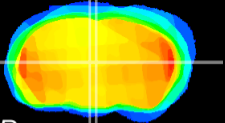

Coronal

Sagittal-R

Sagittal-L

ViBrism: CX14034
Horizontal

MD