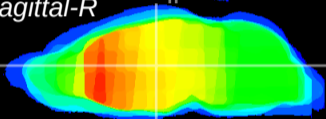

Coronal

Sagittal-R

Sagittal-L

ViBrism: CX14034
Horizontal

MD