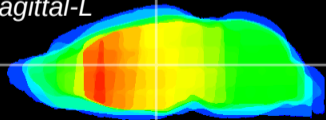

Coronal

Sagittal-R

Sagittal-L

ViBrism: CX14034
Horizontal

MD