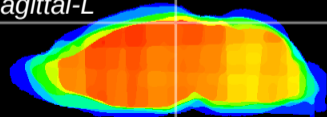

Coronal

Sagittal-R

Sagittal-L

ViBrism: CX14035  
Horizontal

RS