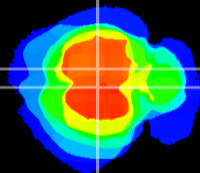

Coronal

Sagittal-R

Sagittal-L

ViBrism: CX14035  
Horizontal

RS