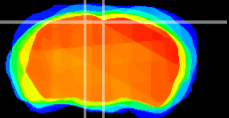

Coronal

Sagittal-R

Sagittal-L

ViBrism: CX14035  
Horizontal

RS