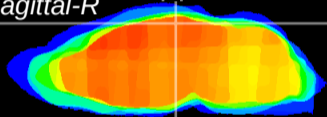

Coronal

Sagittal-R

Sagittal-L

ViBrism: CX14035  
Horizontal

RS