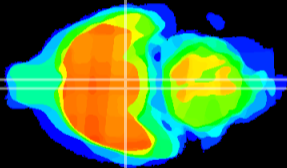

Coronal

Sagittal-R

Sagittal-L

ViBrism: CX14035
Horizontal

VMH