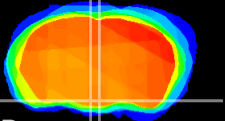

Coronal

Sagittal-R

Sagittal-L

ViBrism: CX14035
Horizontal

VMH