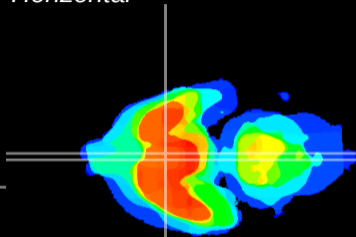

Coronal

Sagittal-R

Sagittal-L

ViBriSm: CX14036  
Horizontal

SCN