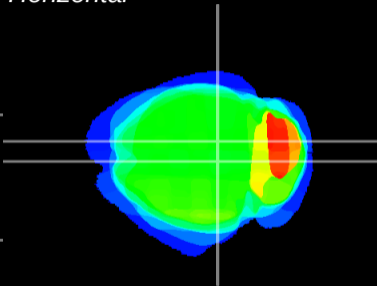

Coronal

Sagittal-R

Sagittal-L

ViBrism: CX14043
Horizontal

SC