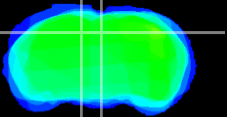

Coronal

Sagittal-R

Sagittal-L

ViBrism: CX14043
Horizontal

SC