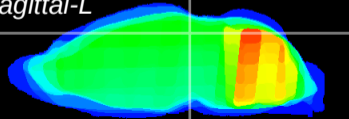

Coronal

Sagittal-R

Sagittal-L

ViBrism: CX14043
Horizontal

SC