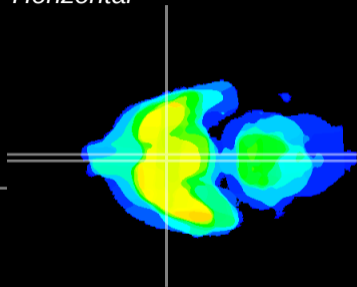

Coronal

Sagittal-R

Sagittal-L

ViBrism: CX14044
Horizontal

SCN