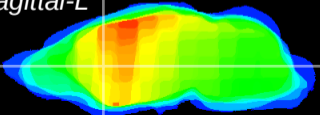

Coronal

Sagittal-R

Sagittal-L

ViBris: CX14045
Horizontal

CPu medial