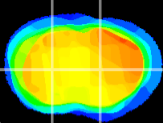

Coronal

Sagittal-R

Sagittal-L

ViBris: CX14045
Horizontal

CPu medial