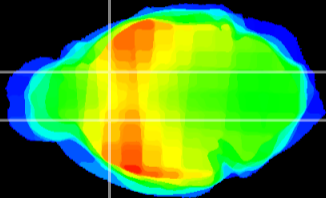

Coronal

Sagittal-R

Sagittal-L

ViBris: CX14045
Horizontal

CPu medial