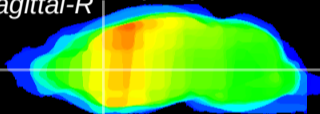

Coronal

Sagittal-R

Sagittal-L

ViBris: CX14045
Horizontal

CPu medial