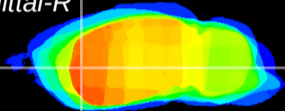

Coronal

Sagittal-R

Sagittal-L

ViBrism: CX14046
Horizontal

CPU lateral