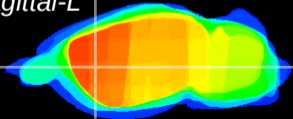

Coronal

Sagittal-R

Sagittal-L

ViBrism: CX14046
Horizontal

CPU lateral