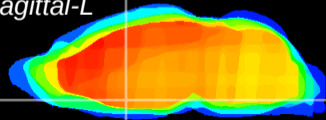

Coronal

Sagittal-R

Sagittal-L

ViBrism: CX14047
Horizontal

MPA