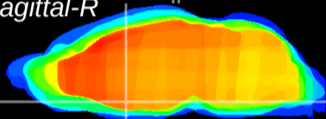

Coronal

Sagittal-R

Sagittal-L

ViBrism: CX14047
Horizontal

MPA