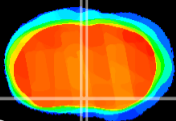

Coronal

Sagittal-R

Sagittal-L

ViBrism: CX14047
Horizontal

MPA