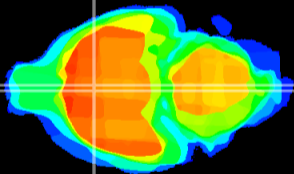

Coronal

Sagittal-R

Sagittal-L

ViBrism: CX14047
Horizontal

MPA