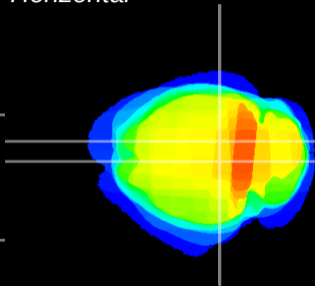

Coronal

Sagittal-R

Sagittal-L

ViBrism: CX14048
Horizontal

SC