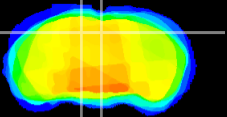

Coronal

Sagittal-R

Sagittal-L

ViBrism: CX14048
Horizontal

SC