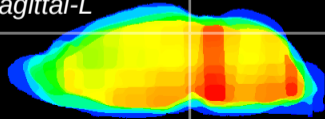

Coronal

Sagittal-R

Sagittal-L

ViBrism: CX14048
Horizontal

SC