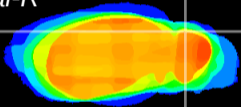

Coronal

Sagittal-R

Sagittal-L

ViBrism: CX14049
Horizontal

Cb lobe