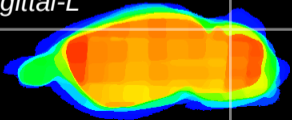

Coronal

Sagittal-R

Sagittal-L

ViBrism: CX14049
Horizontal

Cb lobe