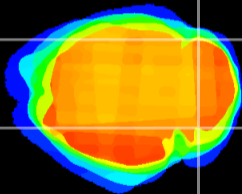

Coronal

Sagittal-R

Sagittal-L

ViBrism: CX14049
Horizontal

Cb lobe