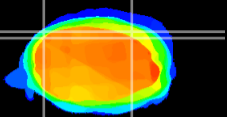

Coronal

Sagittal-R

Sagittal-L

ViBrism: CX14049
Horizontal

Cb lobe