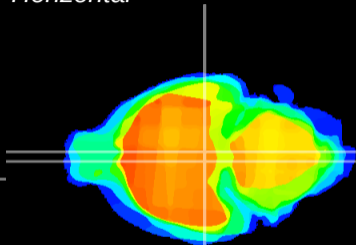

Coronal

Sagittal-R

Sagittal-L

ViBrism: CX14053
Horizontal

M