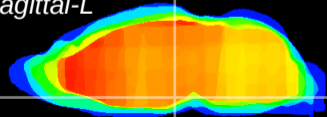

Coronal

Sagittal-R

Sagittal-L

ViBrism: CX14053
Horizontal

M