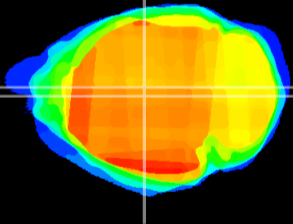

Coronal

Sagittal-R

Sagittal-L

ViBrism: CX14054
Horizontal

Hb