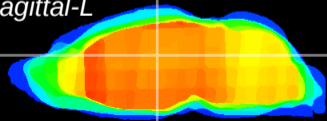

Coronal

Sagittal-R

Sagittal-L

ViBrism: CX14054
Horizontal

Hb