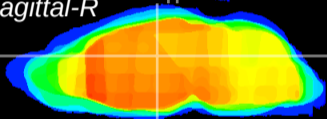

Coronal

Sagittal-R

Sagittal-L

ViBrism: CX14054
Horizontal

Hb