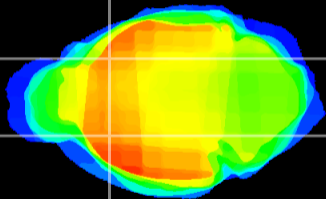

Coronal

Sagittal-R

Sagittal-L

ViBrism: CX14059
Horizontal

CPU lateral