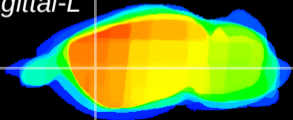

Coronal

Sagittal-R

Sagittal-L

ViBrism: CX14059
Horizontal

CPU lateral