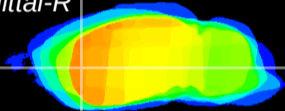

Coronal

Sagittal-R

Sagittal-L

ViBrism: CX14059
Horizontal

CPU lateral