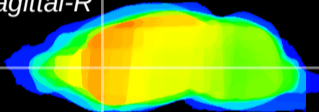

Coronal

Sagittal-R

Sagittal-L

ViBris: CX14059
Horizontal

CPU medial