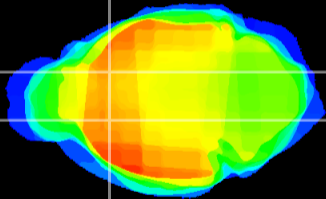

Coronal

Sagittal-R

Sagittal-L

ViBris: CX14059
Horizontal

CPU medial