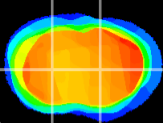

Coronal

Sagittal-R

Sagittal-L

ViBris: CX14059
Horizontal

CPU medial