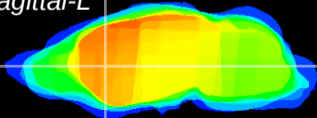

Coronal

Sagittal-R

Sagittal-L

ViBris: CX14059
Horizontal

CPU medial