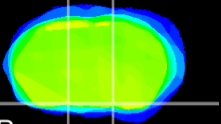

Coronal

Sagittal-R

Sagittal-L

ViBrism: CX14060
Horizontal

S0