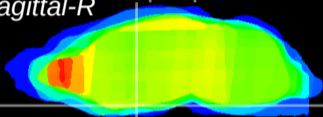

Coronal

Sagittal-R

Sagittal-L

ViBrism: CX14060
Horizontal

S0