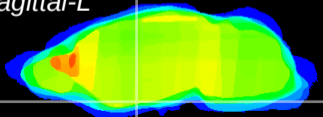

Coronal

Sagittal-R

Sagittal-L

ViBrism: CX14060
Horizontal

S0