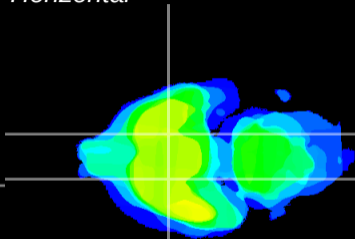

Coronal

Sagittal-R

Sagittal-L

ViBrism: CX14060
Horizontal

S0