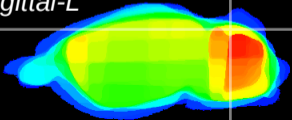

Coronal

Sagittal-R

Sagittal-L

ViBrism: CX14061
Horizontal

Cb lobe