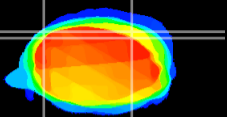

Coronal

Sagittal-R

Sagittal-L

ViBrism: CX14061
Horizontal

Cb lobe