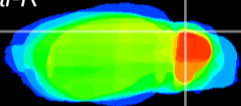

Coronal

Sagittal-R

Sagittal-L

ViBrism: CX14061
Horizontal

Cb lobe