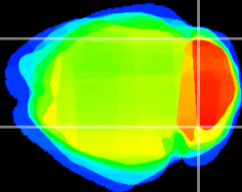

Coronal

Sagittal-R

Sagittal-L

ViBrism: CX14061
Horizontal

Cb lobe