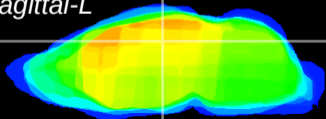

Coronal

Sagittal-R

Sagittal-L

ViBrism: CX14063
Horizontal

DG