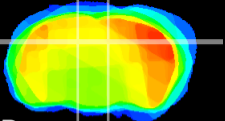

Coronal

Sagittal-R

Sagittal-L

ViBrism: CX14063
Horizontal

DG