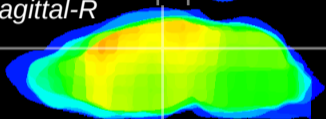

Coronal

Sagittal-R

Sagittal-L

ViBrism: CX14063
Horizontal

DG