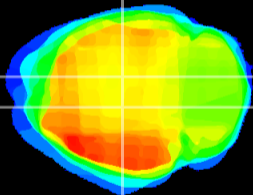

Coronal

Sagittal-R

Sagittal-L

ViBrism: CX14063
Horizontal

DG