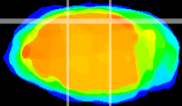

Coronal

Sagittal-R

Sagittal-L

ViBrism: CX14068
Horizontal

IC