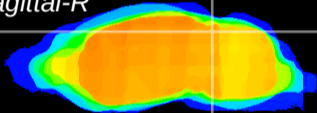

Coronal

Sagittal-R

Sagittal-L

ViBrism: CX14068
Horizontal

IC