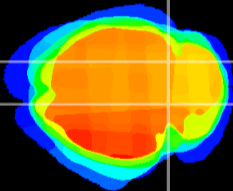

Coronal

Sagittal-R

Sagittal-L

ViBrism: CX14068
Horizontal

IC