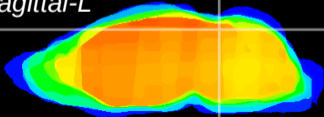

Coronal

Sagittal-R

Sagittal-L

ViBrism: CX14068
Horizontal

IC