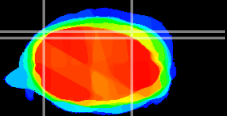

Coronal

Sagittal-R

Sagittal-L

ViBrism: CX14073
Horizontal

Cb lobe