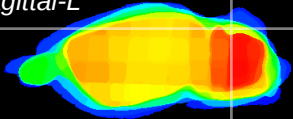

Coronal

Sagittal-R

Sagittal-L

ViBrism: CX14073
Horizontal

Cb lobe