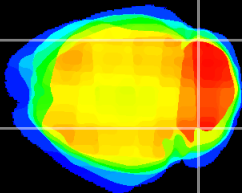

Coronal

Sagittal-R

Sagittal-L

ViBrism: CX14073
Horizontal

Cb lobe