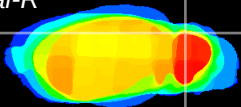

Coronal

Sagittal-R

Sagittal-L

ViBrism: CX14073
Horizontal

Cb lobe