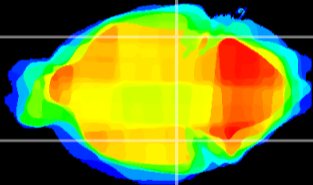

Coronal

Sagittal-R

Sagittal-L

ViBrism: CX14073  
Horizontal

ventral S