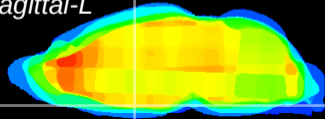

Coronal

Sagittal-R

Sagittal-L

ViBrism: CX14077
Horizontal

SCN