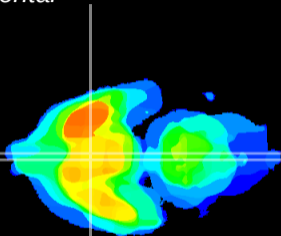

Coronal

Sagittal-R

Sagittal-L

ViBrism: CX14077
Horizontal

SCN