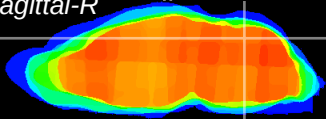

Coronal

Sagittal-R

Sagittal-L

ViBrism: CX14078  
Horizontal

Cb vermis