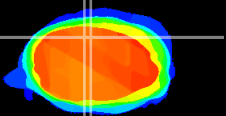

Coronal

Sagittal-R

Sagittal-L

ViBrism: CX14078  
Horizontal

Cb vermis