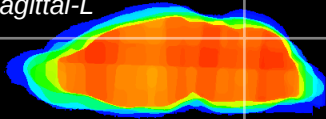

Coronal

Sagittal-R

Sagittal-L

ViBrism: CX14078  
Horizontal

Cb vermis