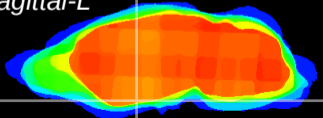

Coronal

Sagittal-R

Sagittal-L

ViBrism: CX14078
Horizontal

S0