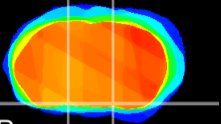

Coronal

Sagittal-R

Sagittal-L

ViBrism: CX14078
Horizontal

S0