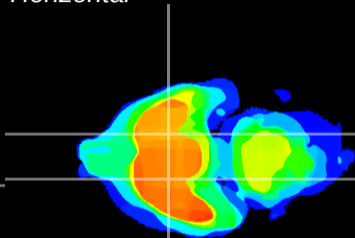

Coronal

Sagittal-R

Sagittal-L

ViBrism: CX14078
Horizontal

S0