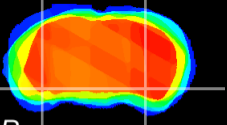

Coronal

Sagittal-R

Sagittal-L

ViBrism: CX14078
Horizontal

ventral S