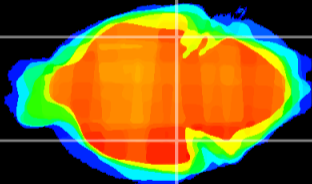

Coronal

Sagittal-R

Sagittal-L

ViBrism: CX14078
Horizontal

ventral S