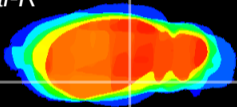

Coronal

Sagittal-R

Sagittal-L

ViBrism: CX14078
Horizontal

ventral S