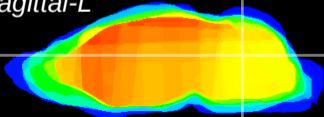

*Coronal*

*Sagittal-R*

*Sagittal-L*

ViBrism: CX14079  
*Horizontal*

Cb nucleus