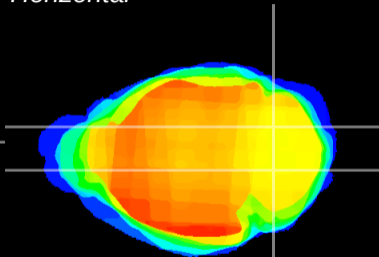

*Coronal*

*Sagittal-R*

*Sagittal-L*

ViBrism: CX14079  
*Horizontal*

Cb nucleus