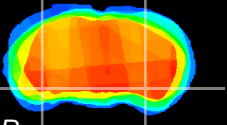

Coronal

Sagittal-R

Sagittal-L

ViBrism: CX14082
Horizontal

ventral S