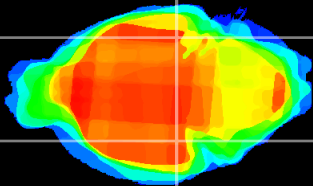

Coronal

Sagittal-R

Sagittal-L

ViBrism: CX14082
Horizontal

ventral S