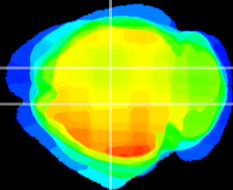

Coronal

Sagittal-R

Sagittal-L

ViBrism: CX14083
Horizontal

CA1