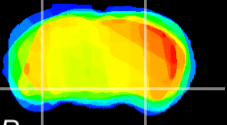

Coronal

Sagittal-R

Sagittal-L

ViBrism: CX14083
Horizontal

ventral S