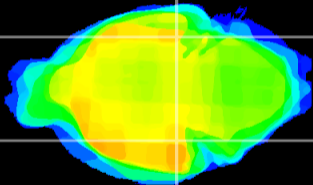

Coronal

Sagittal-R

Sagittal-L

ViBrism: CX14083
Horizontal

ventral S