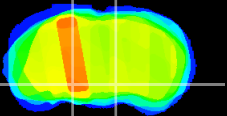

Coronal

Sagittal-R

Sagittal-L

ViBrism: CX14085
Horizontal

SN