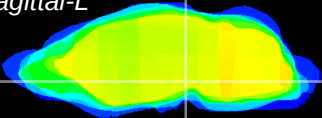

Coronal

Sagittal-R

Sagittal-L

ViBrism: CX14085
Horizontal

SN