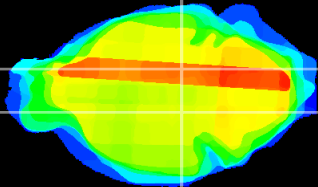

Coronal

Sagittal-R

Sagittal-L

ViBrism: CX14085
Horizontal

SN