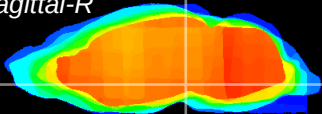

Coronal

Sagittal-R

Sagittal-L

ViBrism: CX14085
Horizontal

SN