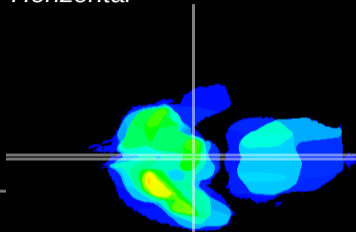

Coronal

Sagittal-R

Sagittal-L

ViBrism: CX14087
Horizontal

ME