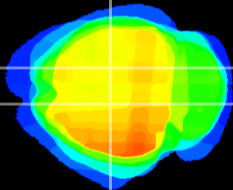

Coronal

Sagittal-R

Sagittal-L

ViBrism: CX14088
Horizontal

CA1