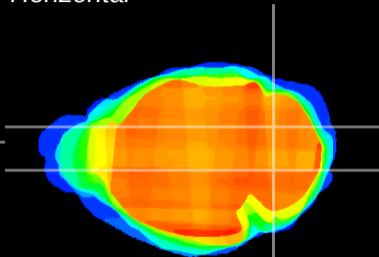

Coronal

Sagittal-R

Sagittal-L

ViBrism: CX14091
Horizontal

Cb nucleus