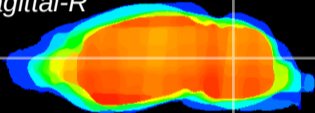

Coronal

Sagittal-R

Sagittal-L

ViBrism: CX14091
Horizontal

Cb nucleus