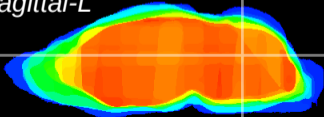

Coronal

Sagittal-R

Sagittal-L

ViBrism: CX14091
Horizontal

Cb nucleus