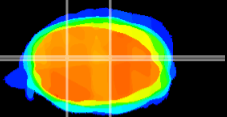

Coronal

Sagittal-R

Sagittal-L

ViBrism: CX14091
Horizontal

Cb nucleus