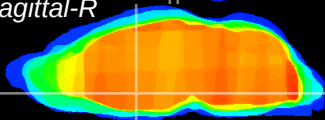

Coronal

Sagittal-R

Sagittal-L

ViBrism: CX14091
Horizontal

Pa