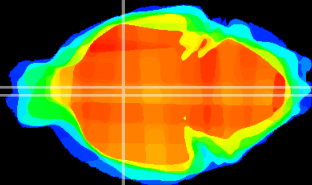

Coronal

Sagittal-R

Sagittal-L

ViBrism: CX14091
Horizontal

Pa