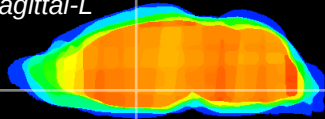

Coronal

Sagittal-R

Sagittal-L

ViBrism: CX14091
Horizontal

Pa