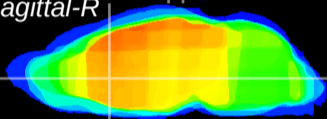

Coronal

Sagittal-R

Sagittal-L

ViBrism: CX14097
Horizontal

LS