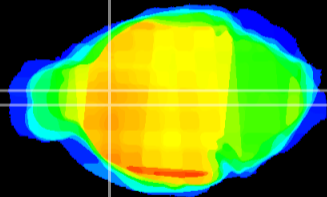

Coronal

Sagittal-R

Sagittal-L

ViBrism: CX14097
Horizontal

LS