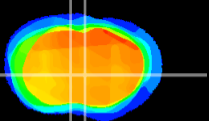

Coronal

Sagittal-R

Sagittal-L

ViBrism: CX14097
Horizontal

LS