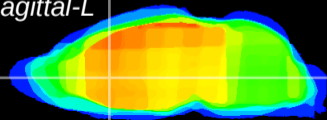

Coronal

Sagittal-R

Sagittal-L

ViBrism: CX14097
Horizontal

LS