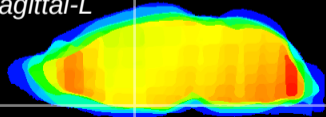

Coronal

Sagittal-R

Sagittal-L

ViBrism: CX14098
Horizontal

SCN