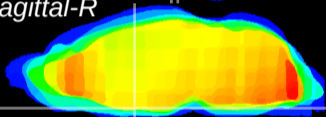

Coronal

Sagittal-R

Sagittal-L

ViBrism: CX14098
Horizontal

SCN