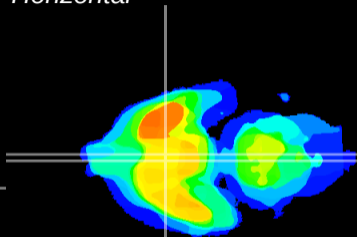

Coronal

Sagittal-R

Sagittal-L

ViBrism: CX14098
Horizontal

SCN