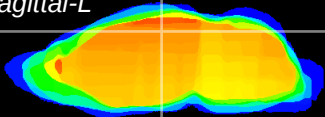

Coronal

Sagittal-R

Sagittal-L

ViBrism: CX14099
Horizontal

CA1