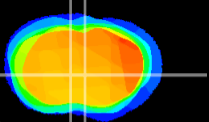

Coronal

Sagittal-R

Sagittal-L

ViBrism: CX14099
Horizontal

LS