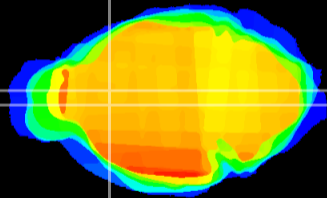

Coronal

Sagittal-R

Sagittal-L

ViBrism: CX14099
Horizontal

LS