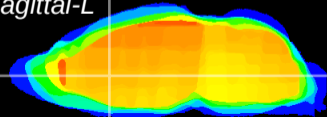

Coronal

Sagittal-R

Sagittal-L

ViBrism: CX14099
Horizontal

LS