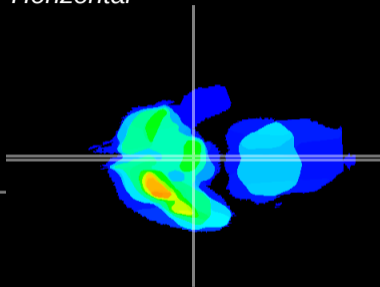

Coronal

Sagittal-R

Sagittal-L

ViBrism: CX14099
Horizontal

ME