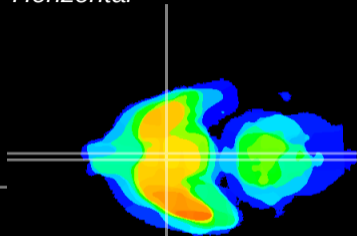

Coronal

Sagittal-R

Sagittal-L

ViBrism: CX14099
Horizontal

SCN