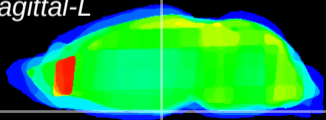

Coronal

Sagittal-R

Sagittal-L

ViBrism: CX14100
Horizontal

ME