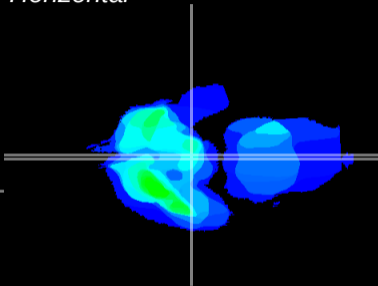

Coronal

Sagittal-R

Sagittal-L

ViBrism: CX14100
Horizontal

ME