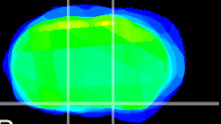

Coronal

Sagittal-R

Sagittal-L

ViBrism: CX14100
Horizontal

S0