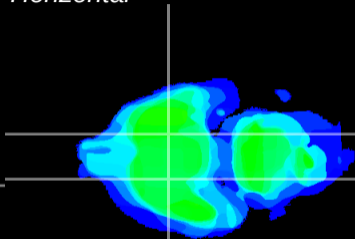

Coronal

Sagittal-R

Sagittal-L

ViBrism: CX14100
Horizontal

S0