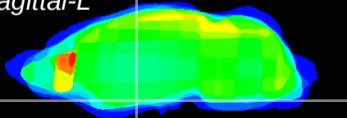

Coronal

Sagittal-R

Sagittal-L

ViBrism: CX14100
Horizontal

S0