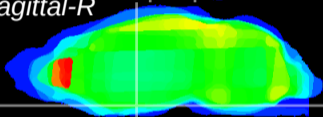

Coronal

Sagittal-R

Sagittal-L

ViBrism: CX14100
Horizontal

S0