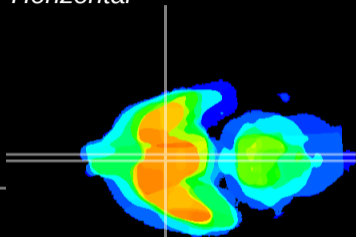

Coronal

Sagittal-R

Sagittal-L

ViBrism: CX14101
Horizontal

SCN