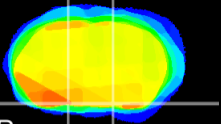

Coronal

Sagittal-R

Sagittal-L

ViBrism: CX14106
Horizontal

S0