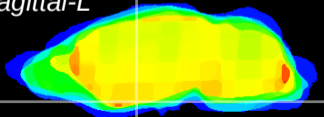

Coronal

Sagittal-R

Sagittal-L

ViBrism: CX14106
Horizontal

S0