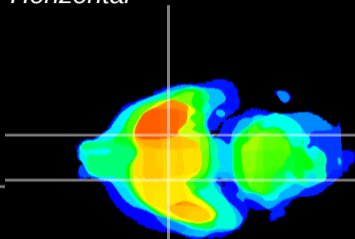

Coronal

Sagittal-R

Sagittal-L

ViBrism: CX14106
Horizontal

S0