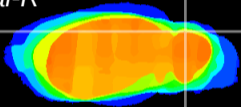

Coronal

Sagittal-R

Sagittal-L

ViBrism: CX14107
Horizontal

Cb lobe