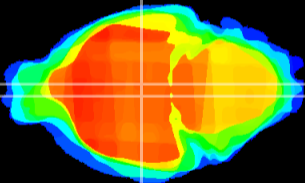

Coronal

Sagittal-R

Sagittal-L

ViBrism: CX14108
Horizontal

DM