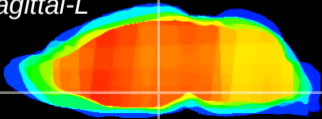

Coronal

Sagittal-R

Sagittal-L

ViBrism: CX14108
Horizontal

DM